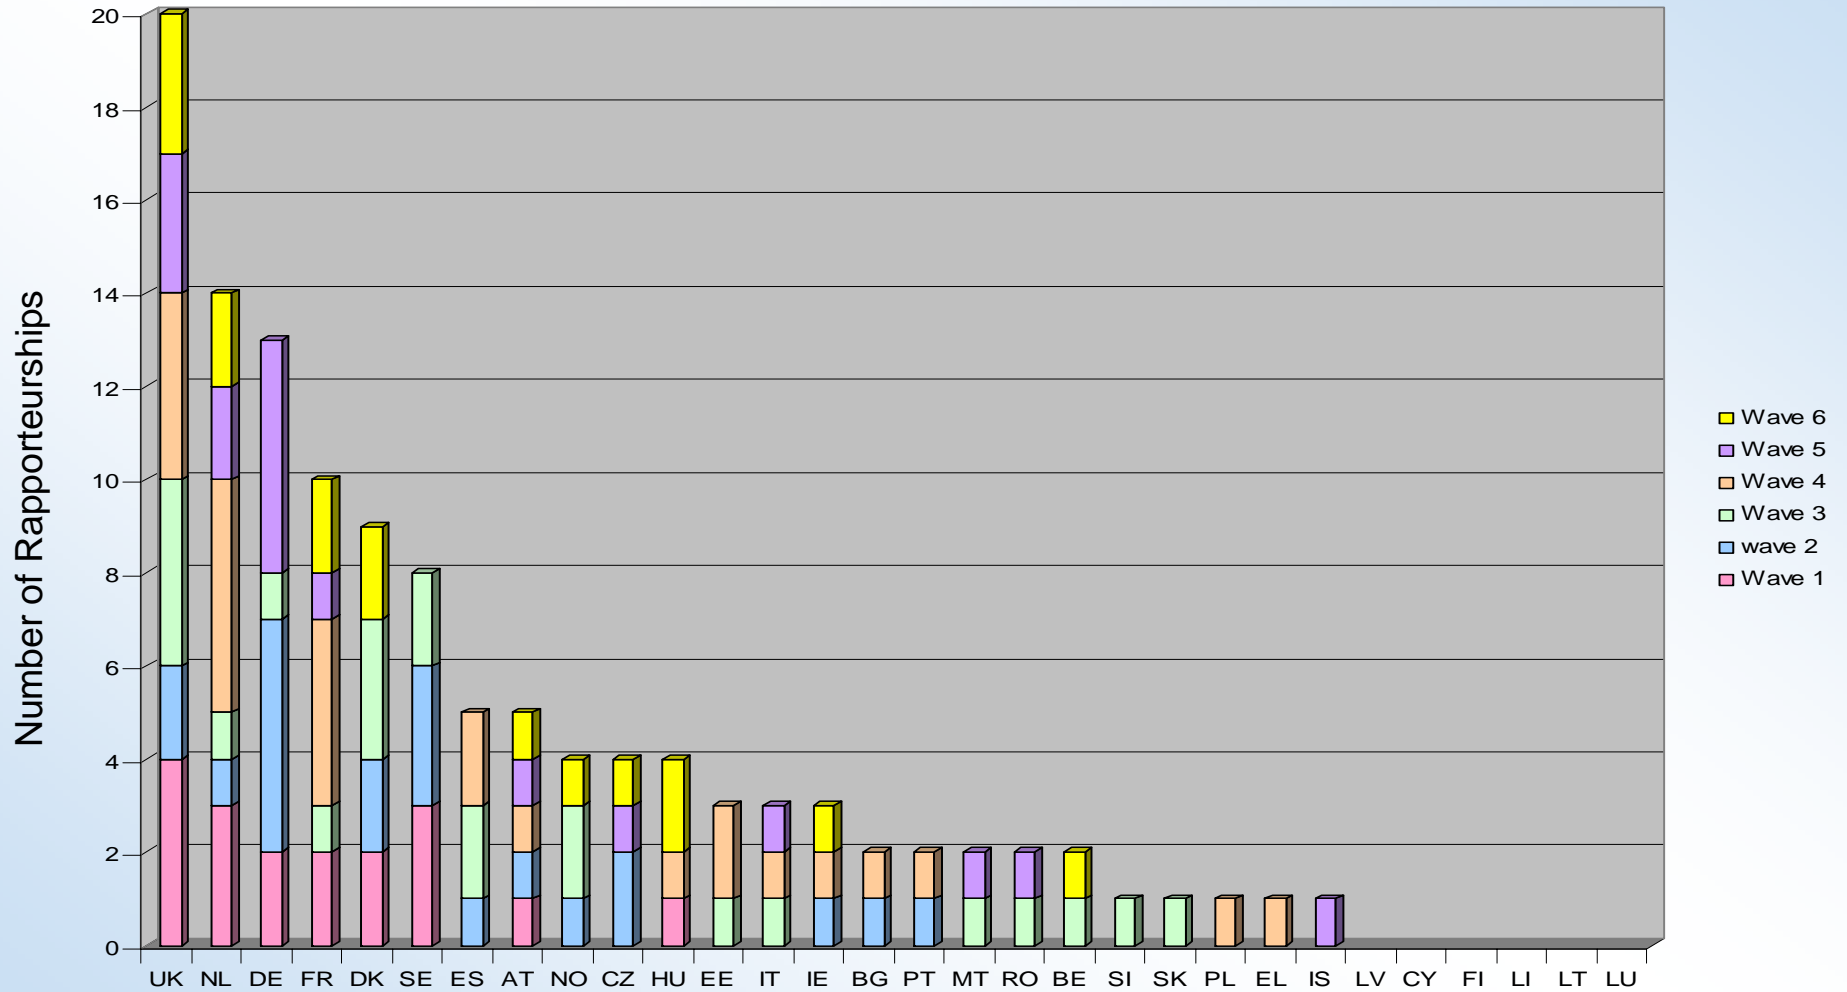

Article 45 – wave 1- 6

Article 46* Worksharing per Number of Studies until Dec 2009

* Art. 46 Rapporteurs appointed by the CMDh Secretariat according to the BPG Art. 46