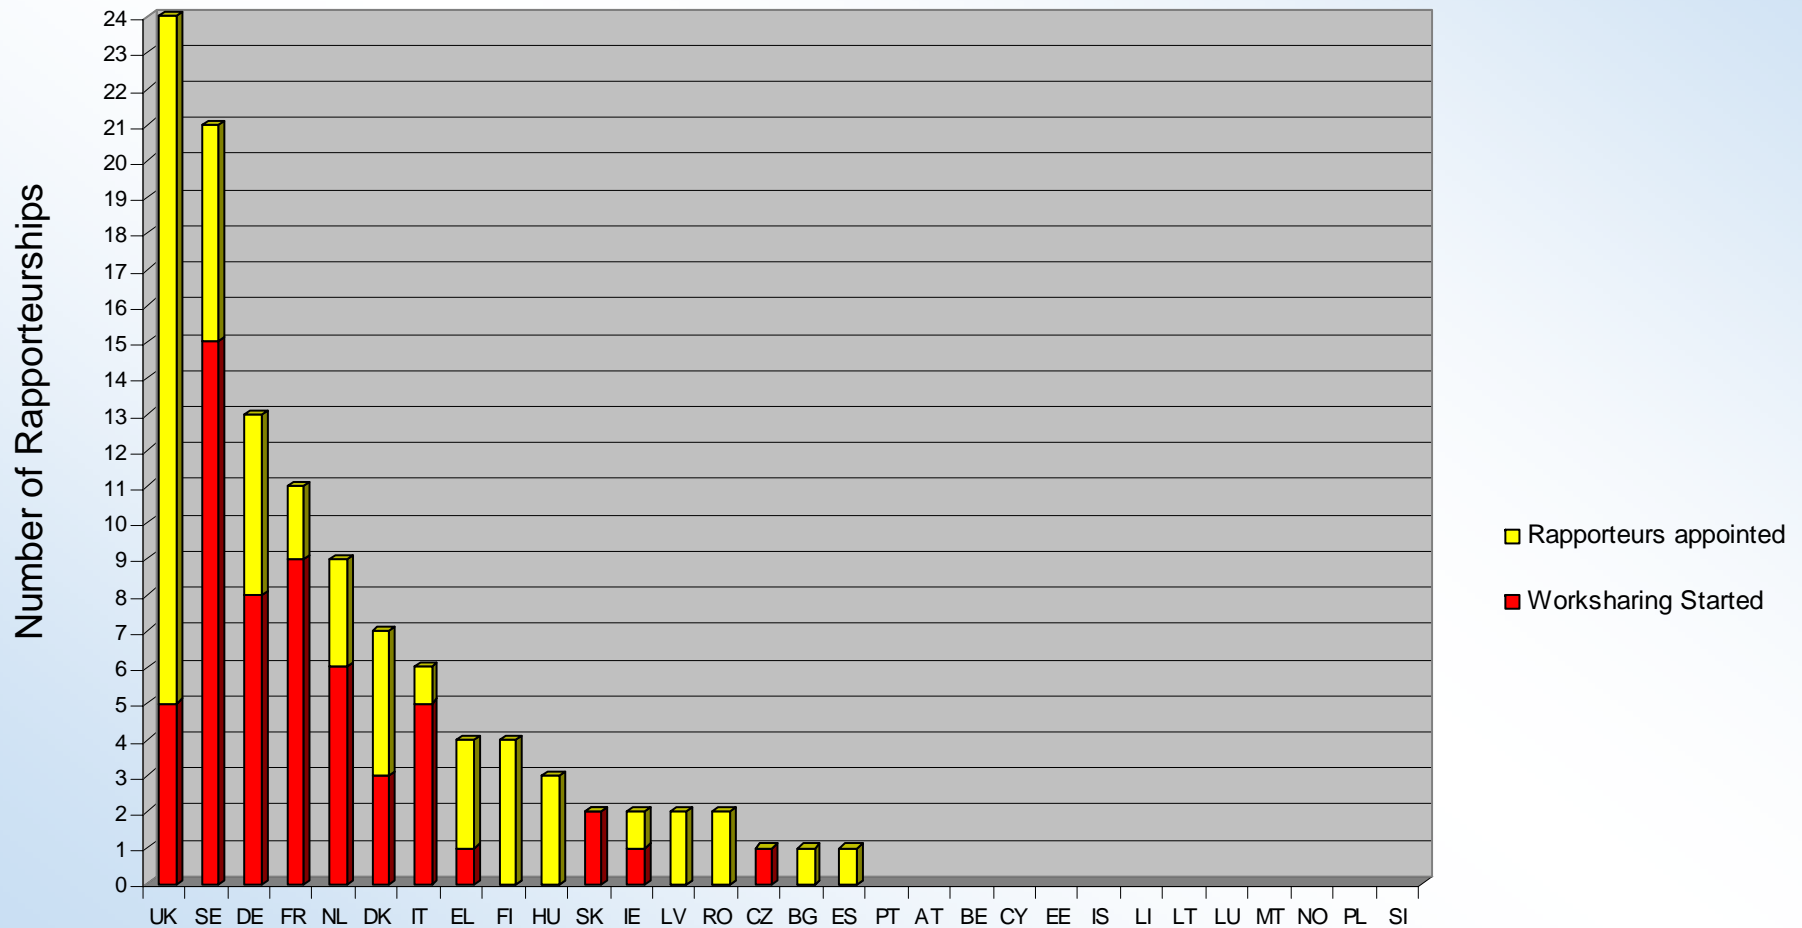

Article 45 – wave 1- 6

Article 46* Worksharing per Number of Studies until Dec 2009

* Art. 46 Rapporteurs appointed by the CMDh Secretariat according to the BPG Art. 46